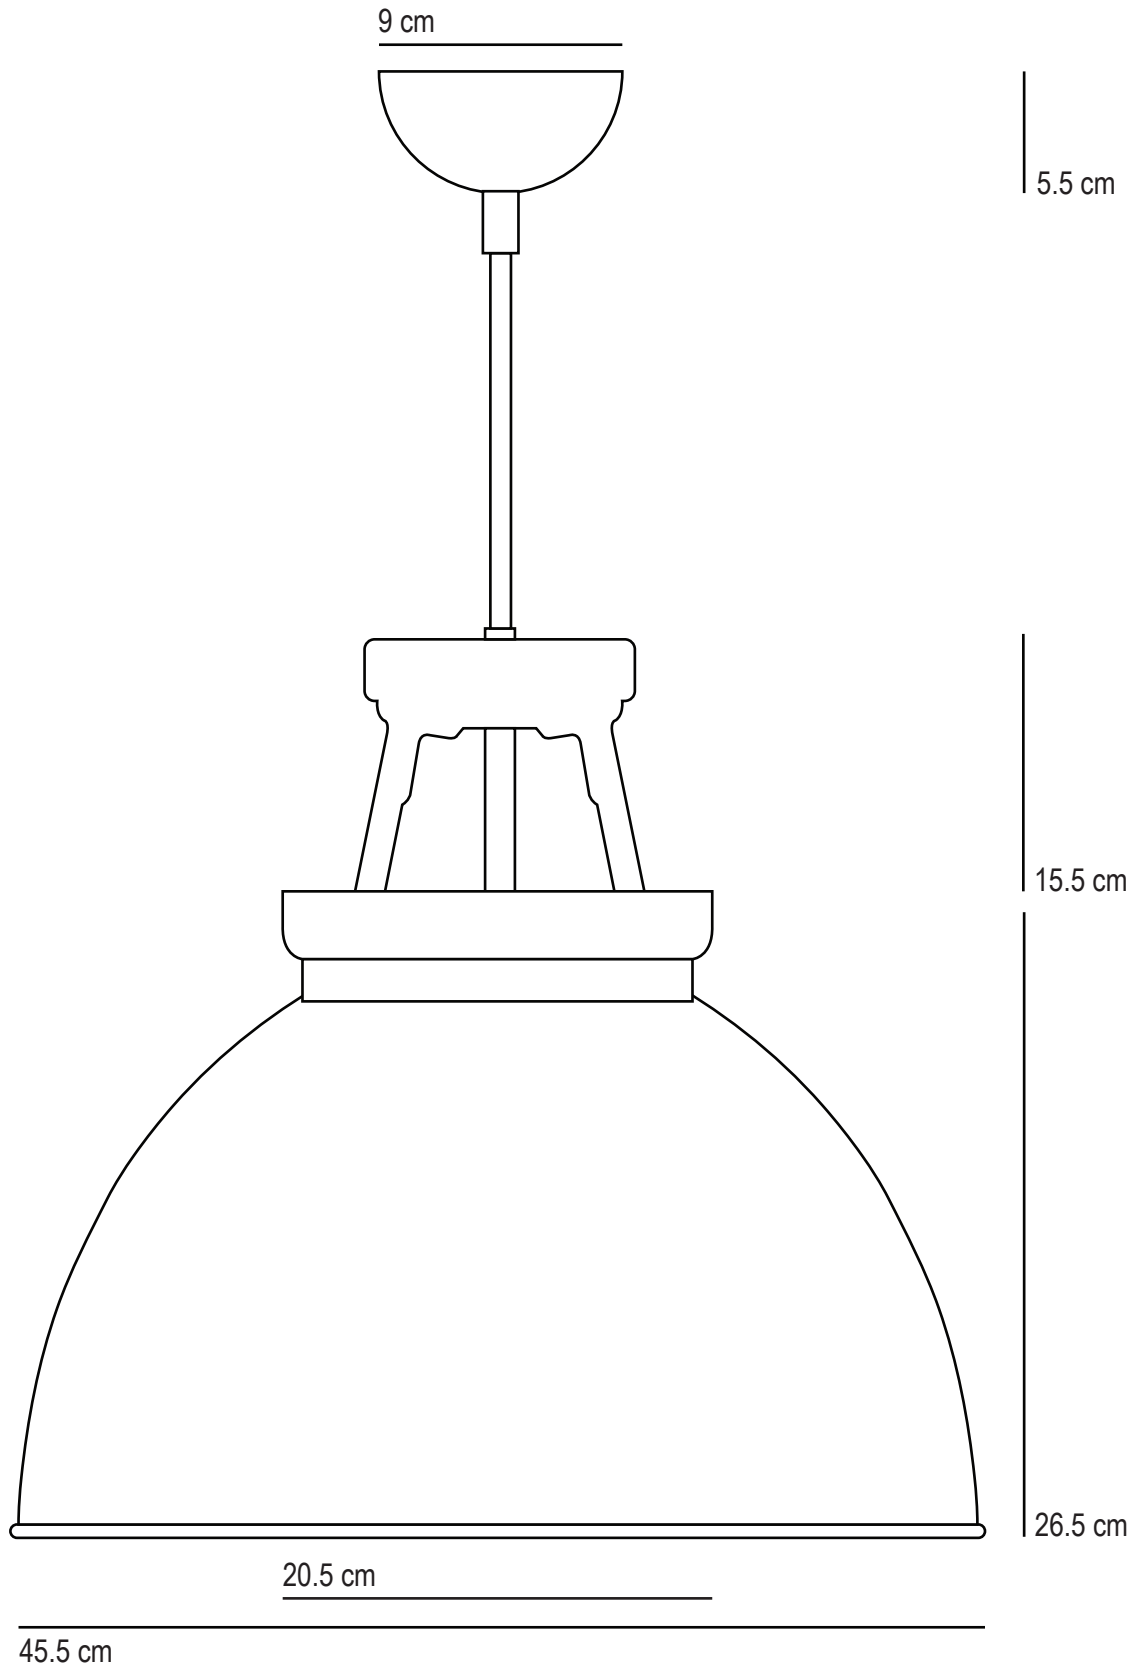

# Titan

## Pendant Size 3

SPECIFICATION	Product Code	Bulb Cap	Max Wattage	Bulb Type
Titan Pendant Size 3	FP 033	E 27	150	GSL
Available Finish	Polished Aluminium, black, olive green, putty, red or white painted aluminium.			

This product is available for specific markets. CFL compatible.  
Cable length 150cm, bespoke cable lengths are available on request.